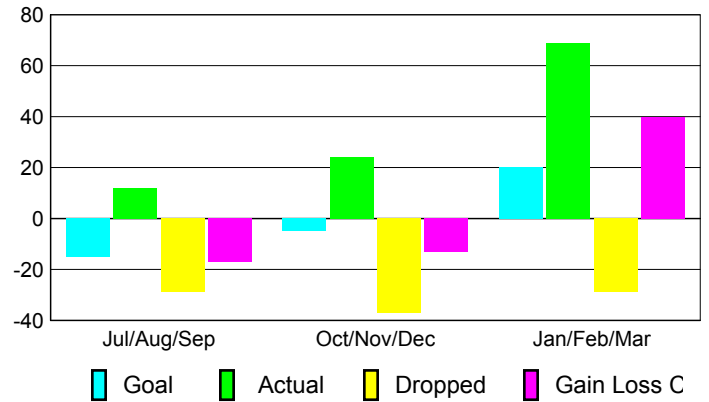

Membership Results 2008-2009

Goal, New, Dropped, Gain/Loss