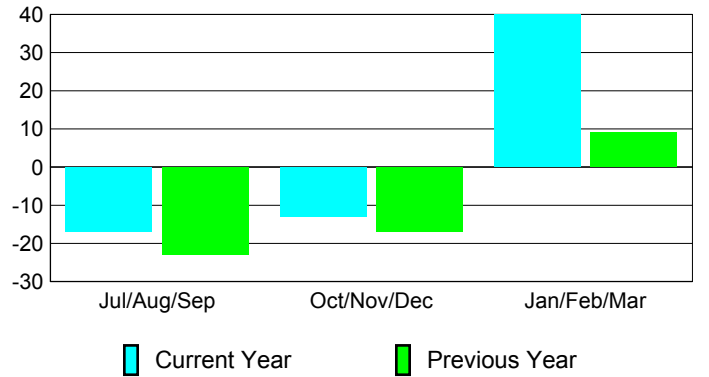

Membership Results 2008-2009

Membership 2007-2008

Month	Net Memb Goal	Actual New Memb	Actual Dropped Memb	Gain/Loss of Memb	Gain/Loss of Memb
Jul/Aug/Sep	-15	12	-29	-17	-23
Oct/Nov/Dec	-5	24	-37	-13	-17
Jan/Feb/Mar	20	69	-29	40	9
Totals	0	105	-95	10	-31

Membership Results 2008-2009

Goal, New, Dropped, Gain/Loss

Comparison of Membership Gain/Loss

Current Year Compared to the Previous Year

Gender Comparison 2008-2009